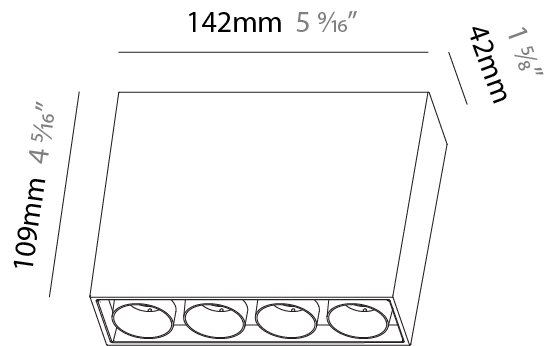

GENERAL

Series: Magiq
Subseries: Magiq 4 Cell
Partner: Prolicht
Division: Architectural
Installation: Surface
Product Type: Ceiling Surface
Mounting Location: Ceiling
Light Distribution: Direct

PHYSICAL

Shape: Rectangle
Length (mm): 142
Length (in): 5 ⁹/₁₆
Width (mm): 42
Width (in): 1 ⁵/₈
Height (mm): 109
Height (in): 4 ³/₁₆
Weight (kg): 0.65
Fixture Finish: SSR / BKV / CWI / CRY / HAB / UFT / ITA / RUA / FTG / MYG / LOD / PUS / FRO / FUP / KIA / POP / BLS / SPG / MEY / GOH / CHC / COM / ABZ / JAG / OBR / MOS / ROR
Holder Finish: WHI / BLK
Fixture Material: Aluminum Die Cast

ELECTRICAL

Lamp Type: LED (Zhaga Standard)
Input Wattage (W): 13
Total Output Wattage (W): 11.8
Dimming: Tri-Mode (Non-Dimming and Phase Dimming (120Vac only) and 0-10V Dimming)
Driver Included: Yes
Driver Location: Integrated
Driver Type: Constant Current - Universal
Driver Class: Class 1
Input Voltage (V): 120 - 277
Constant Current (MA): 1050mA

LED

Number of LEDs: 4
Color Temperature (°K): 2700 / 3000 / 3500 / 4000
Max. Delivered Lumen (lm): 781 / 843 / 860 / 878
Nominal Lumen (lm): 880 / 950 / 970 / 990
CRI: >90 CRI
Efficiency (%): 80
Lamp Life (hrs): 50000

OPTICAL

Reflector: 8 / 14 / 34
Adjustability: Fixed

RATINGS AND CERTIFICATIONS

Certified By: Certified for North American Standards
IP rating: IP20