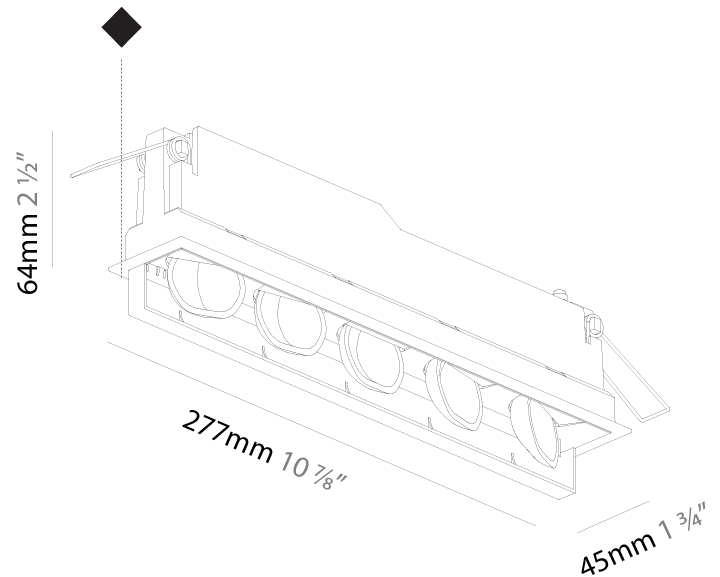

PROJECT	
TYPE	
SPECIFIER	
QUANTITY	
DATE	

MAGIQ WALLWASH RECESSED

A35154- : A35154-30K-03-02

base number

1. To build a product code in our configurator select the specify button on the base model # product page
2. To build a manual product code on this datasheet choose from the options listed below in blue font and add the suffix to the base model #

GENERAL

Series: Magiq
Subseries: Magiq Wallwash
Partner: Prolicht
Division: Architectural
Installation: Recessed
Product Type: Wallwash
Mounting Location: Ceiling
Light Distribution: Asymmetric

PHYSICAL

Shape: Rectangle
Length (mm): 277
Length (in): 10 7/8
Width (mm): 45
Width (in): 1 3/4
Height (mm): 64
Height (in): 2 1/2
Min. Recessing Depth (mm): 100
Min. Recessing Depth (in): 3 15/16
Fixture Material: Aluminum Die Cast
Cut-out Measurements: 270mm / 10 5/8" x 38mm / 1 1/2"

ELECTRICAL

Lamp Type: LED (Zhaga Standard)
Input Wattage (W): 31.4
Dimming: Tri-Mode (Non-Dimming and Phase Dimming (120Vac only) and 0-10V Dimming)
Driver Included: No
Driver Location: Remote
Driver Type: Constant Current - Universal
Driver Class: Class 1
Input Voltage (V): 120 - 277
Constant Current (MA): 500

LED

Number of LEDs: 5
Color Temperature (°K): 3000
Max. Delivered Lumen (lm): 2339
Nominal Lumen (lm): 2590
CRI: >90 CRI
Efficiency (%): 82.3
Lamp Life (hrs): 50000

OPTICAL

RATINGS AND CERTIFICATIONS

Certified By: CSA Certified to UL and CSA Standards
IP rating: IP20

100mm
3 15/16"

5 - 30 mm
3/16" - 1 3/16"

270mm x 38mm
10 5/8" x 1 1/2"

A