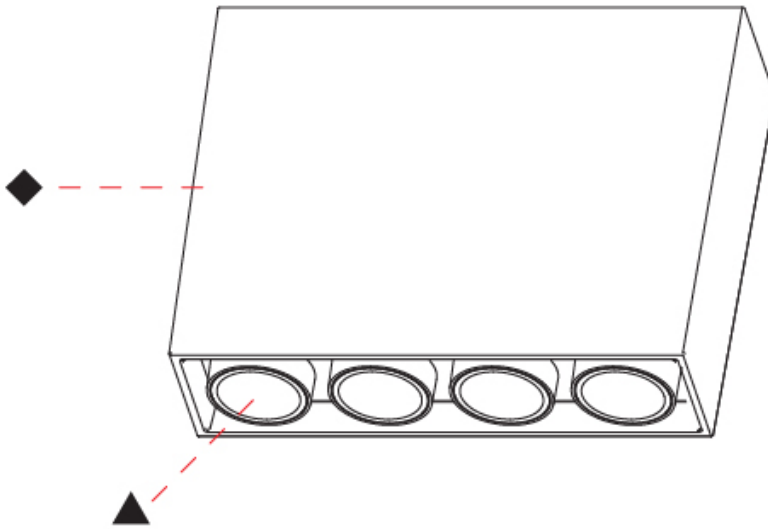

MAGIQ 4 CELL KORONA SURFACE

A3D185-

PROJECT

TYPE

SPECIFIER

QUANTITY

DATE

A